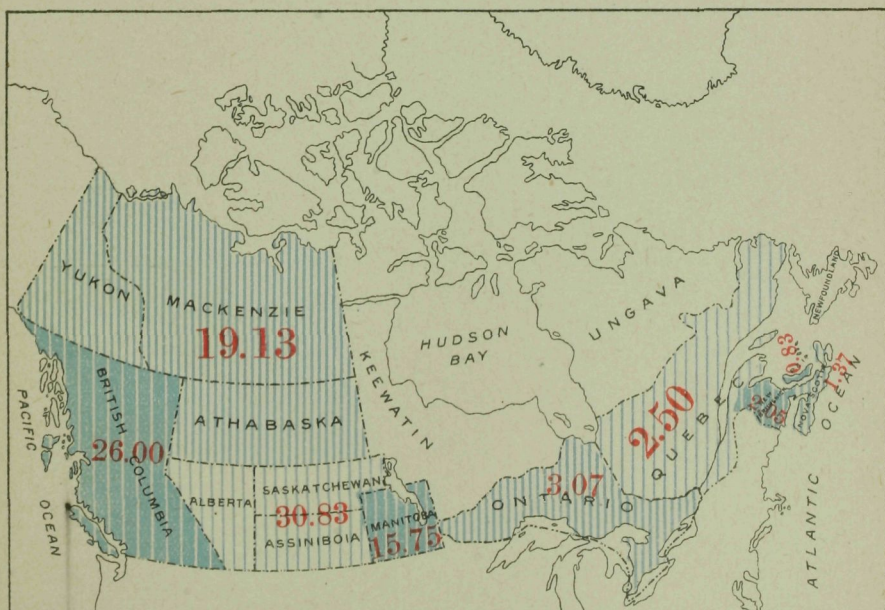

PROPORTION OF MALES, CENSUS 1901, CANADA,
51.23 IN EACH 100 OF THE POPULATION.

FOREIGN BORN POPULATION OF CANADA, 1900, 5.2 PER CENT.,
1891, 3.2 PER CENT., 1881, 2.9 PER CENT.